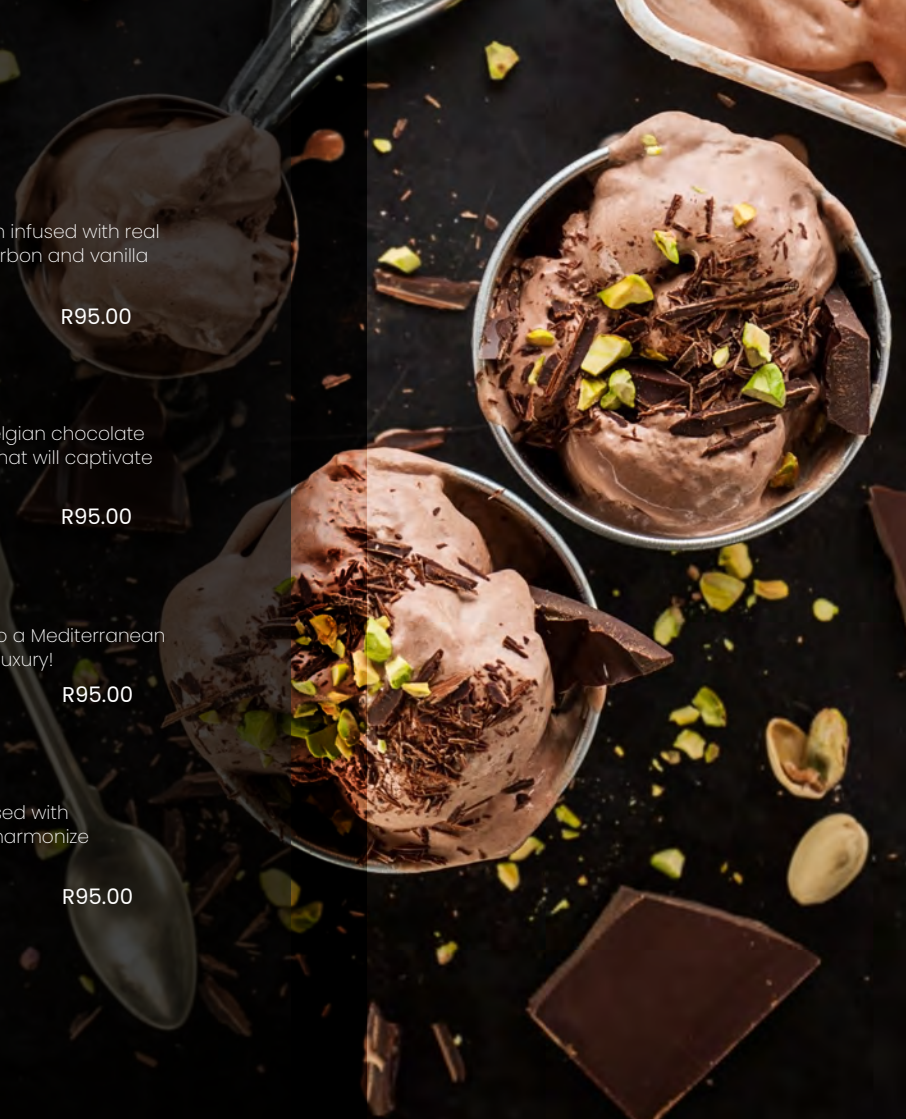

Speciality Gelato

Vanilla Super Premium

Savour the ultimate indulgence with bourbon vanilla ice cream infused with real vanilla bean. Immerse yourself in the harmonious blend of bourbon and vanilla creating a heavenly symphony of flavours.

5 Litre

R147.92

2 Litre

R95.00

Belgian Chocolate Gelato

Unleash your chocolate cravings with the intensity of strong Belgian chocolate ice cream. Immerse yourself in the robust, bittersweet flavour that will captivate your tastebuds. A chocolate lovers dream come true!

5 Litre

R147.92

2 Litre

R95.00

Pistachio Gelato

Creamy and indulgent, this timeless flavour will transport you to a Mediterranean paradise with each delectable spoonful. Taste the essence of luxury!

5 Litre

R147.92

2 Litre

R95.00

Hazelnut Gelato

Immerse yourself in hazelnut bliss with Creamy ice cream infused with luscious hazelnut paste. Indulge in the rich, nutty flavours that harmonize for an unforgettable gourmet treat.

5 Litre

R147.92

2 Litre

R95.00