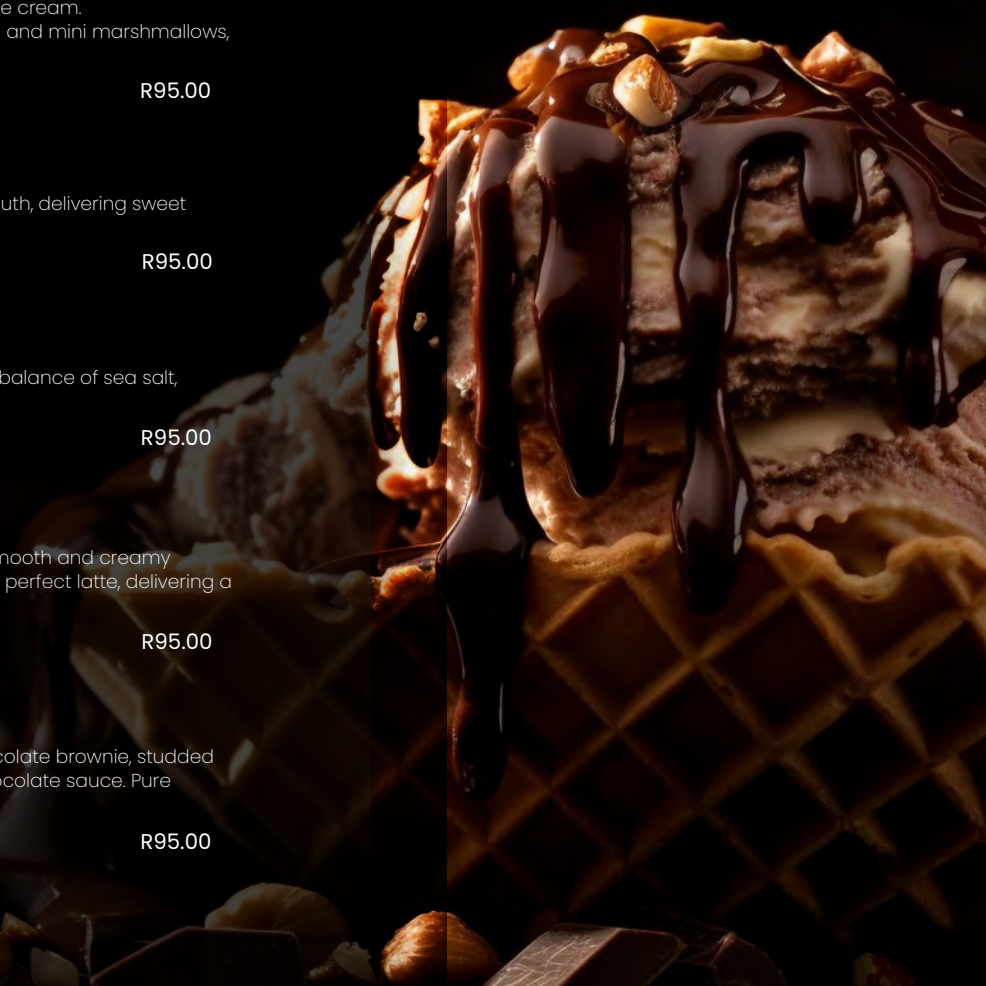

Rocky Road

Experience the ultimate delight with our Rocky Road ice cream. Velvety chocolate ice cream infused with peanut nibs and mini marshmallows, creating a heavenly fusion of flavours and textures.

5 Litre	R141.50	2 Litre	R95.00

Nutella

Rich chocolate-hazelnut flavour that melts in your mouth, delivering sweet satisfaction.

5 Litre	R141.50	2 Litre	R95.00

Salted Caramel

Rich, creamy caramel flavour sprinkled with a perfect balance of sea salt, creating a blissful symphony of sweet and savory.

5 Litre	R141.50	2 Litre	R95.00

Café Latte

Awaken your senses with our Café Latte Ice Cream. Smooth and creamy coffee-infused delight that captures the essence of a perfect latte, delivering a heavenly pick-me-up in every spoonful.

5 Litre	R141.50	2 Litre	R95.00

Fudge Chocolate Brownie

Rich fudge ice cream loaded with our renowned chocolate brownie, studded with hazelnuts, and lavished with luxurious Belgian chocolate sauce. Pure indulgence in every delectable bite!

5 Litre	R147.92	2 Litre	R95.00