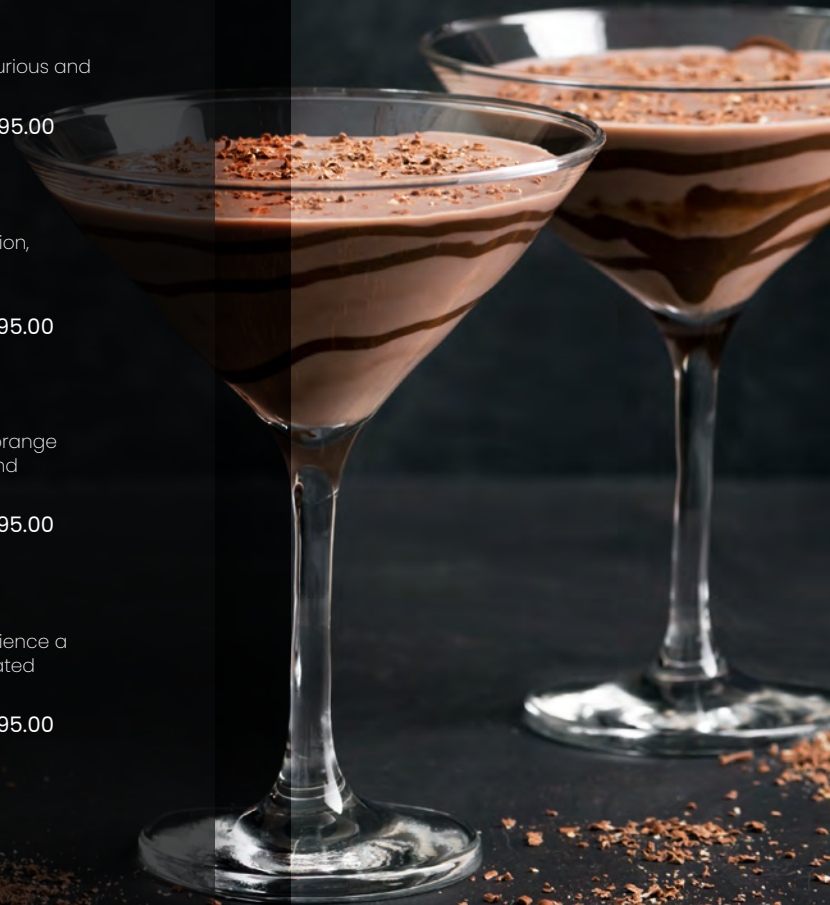

Alcoholic Range

Amarula Gelato

Indulge in the smooth, creamy blend of exotic African flavours for a luxurious and unforgettable dessert experience.

5 Litre   R141.50   2 Litre   R95.00

Rum & Raisin Gelato

Succulent raisins soaked in premium rum swirl through creamy perfection, creating a delightful balance of sweet and boozy. Irresistible rich and indulgent!

5 Litre   R141.50   2 Litre   R95.00

Tequila Sunrise Sorbet

Savour the vibrant essence of a tequila sunrise with our sorbet. Tangy orange and zesty lime harmonise with a hint of tequila, creating a refreshing and invigorating treat.

5 Litre   R165.01   2 Litre   R95.00

Gin & Tonic Sorbet

Elevate your palate with the refreshing twist of Gin & Tonic sorbet. Experience a crispness of gin infused with zesty lime, creating a tangy and sophisticated frozen delight.

5 Litre   R165.01   2 Litre   R95.00